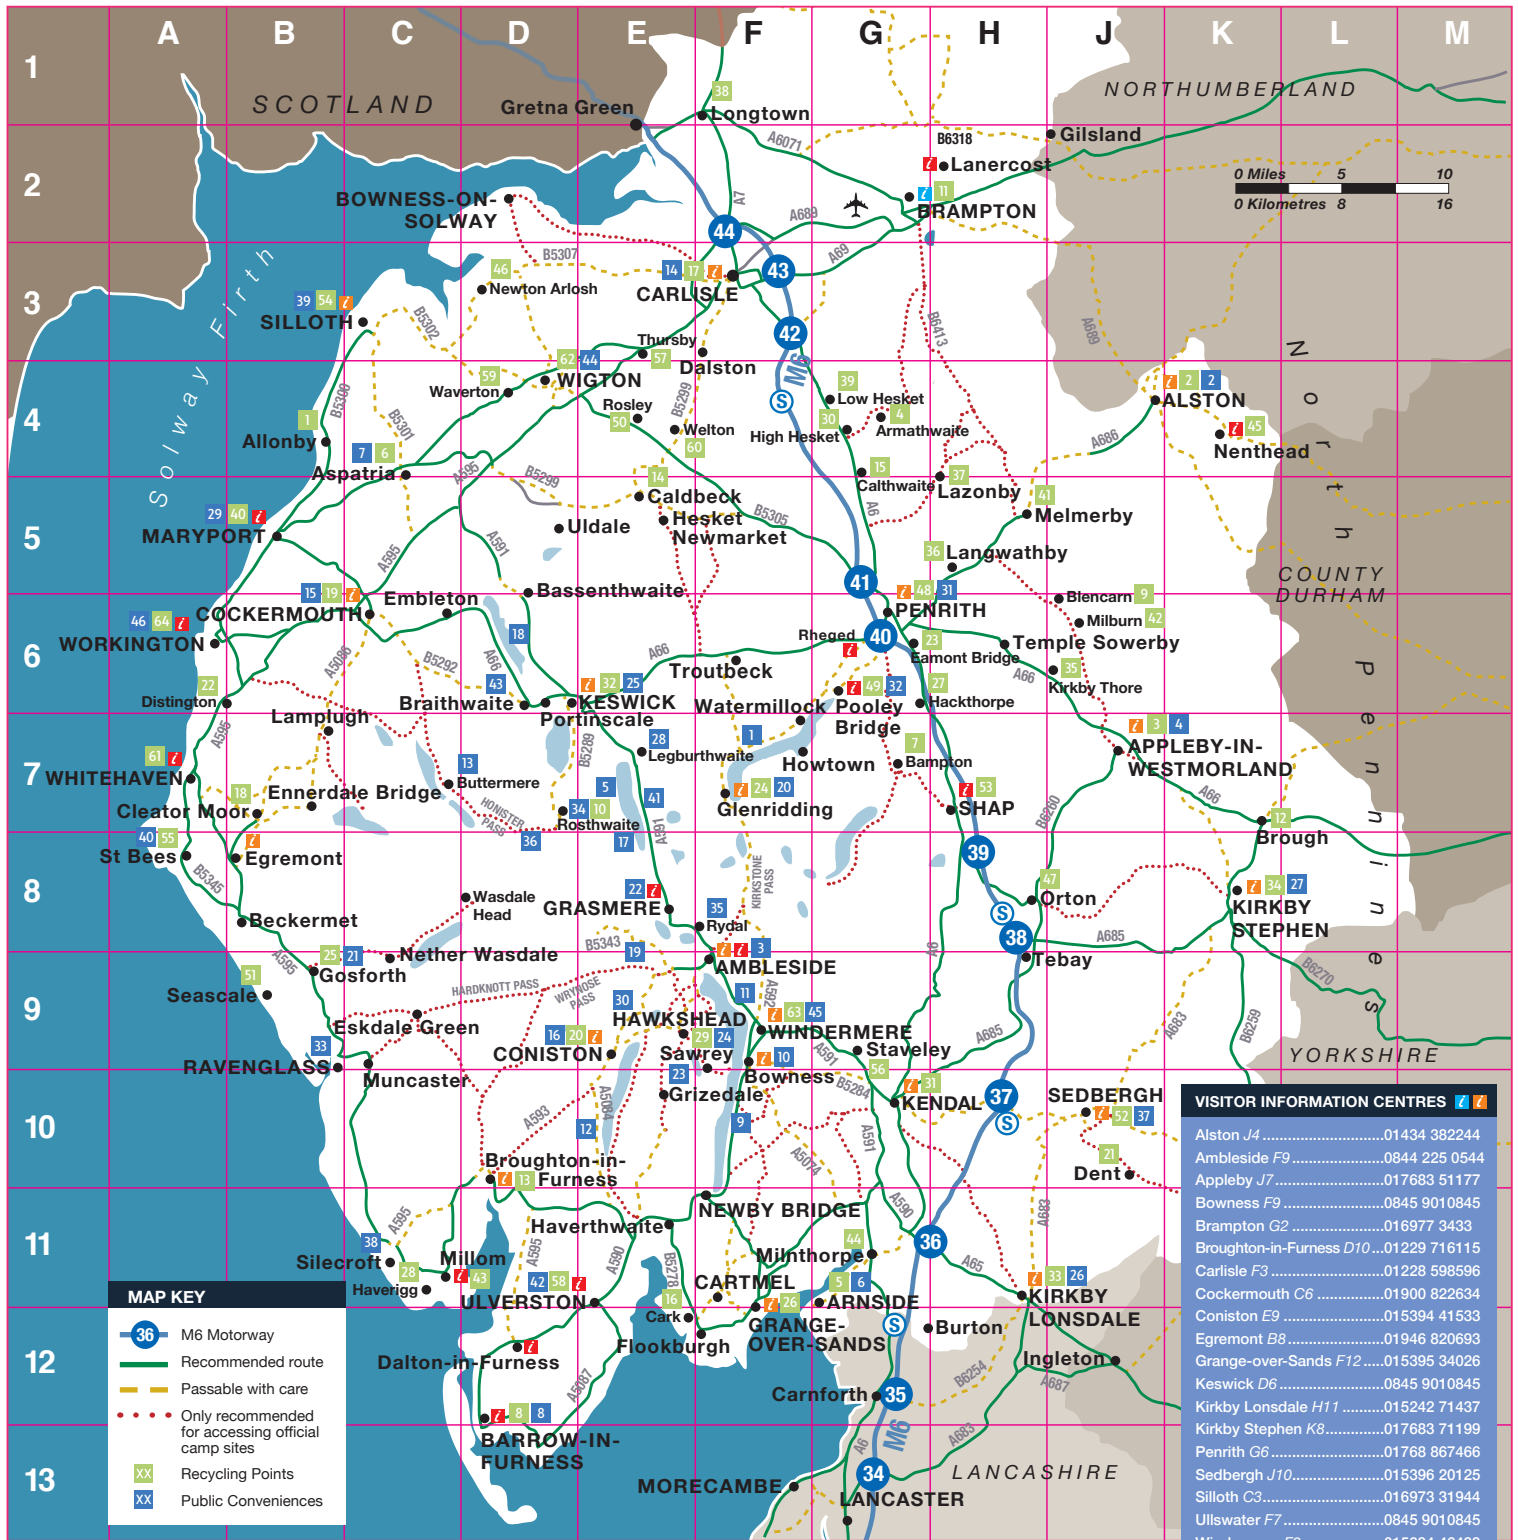

MOTOR CARAVANNERS' FACILITIES MAP

VISITOR INFORMATION CENTRES	
Alston J4	.....01434 382244
Ambleside F9	.....0844 225 0544
Appleby J7	.....017683 51177
Bowness F9	.....0845 9010845
Brampton G2	.....016977 3433
Broughton-in-Furness D10	.....01229 716115
Carlisle F3	.....01228 598596
Cockermouth C6	.....01900 822634
Coniston E9	.....015394 41533
Egremont B8	.....01946 820693
Grange-over-Sands F12	.....015395 34026
Keswick D6	.....0845 9010845
Kirkby Lonsdale H11	.....015242 71437
Kirkby Stephen K8	.....017683 71199
Penrith G6	.....01768 867466
Sedbergh J10	.....015396 20125
Silloth C3	.....016973 31944
Ullswater F7	.....0845 9010845
Windermere F9	.....015394 46499

VISITOR INFORMATION POINTS	
Barrow D12	.....01229 876557
Dalton D12	.....01229 464000
Grasmere E8	.....015394 35475
Hadrian's Wall H2	.....016977 41267
Maryport B5	.....01900 817760
Millom C11	.....01229 772555
Nenthead K4	.....01434 408040
Rhaged G6	.....01768 860034
Pooley Bridge G6	.....01768 486627
Shap H7	.....01931 717539
Ulverston E11	.....01229 585778
Waterhead F9	.....015394 43360
Whitehaven A7	.....01946 592302
Workington A6	.....01900 706170